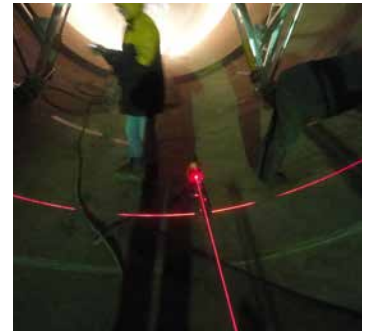

Brick Alignment Device Radialign

The Radialign is not just a tool, it is a quality control device. The laser alignment device ensures refractory is installed perpendicular to the axis of the kiln.

It is critical to install the brick perpendicular to the axis of the kiln. If the bricks are not placed in the proper alignment, the chance for premature brick failure will greatly increase. The use of the Radialign prevents errors from being made due to manual measurements from distorted or worn away weld seams. This, in turn, means longer refractory life due to less mechanical stress.

RADIALIGN

HOW IT WORKS

The Radialign produces a continuous laser beam parallel to kiln's axis which is intercepted by a rotating pent a-prism device. This refracts the laser perpendicular onto the circumference of the kiln shell. This line can be marked at points along the kiln, which are then used as an exact reference for installation of the refractory.

OLD VS NEW

The old method of using the radial welds inside the kiln has been replaced by the Radialign. Marking the kiln every 3M (10 ft) allows the masons to ensure proper radial alignment.

LONGER BRICK LIFE

The Radialign laser ensures the precise placement of each row of brick. Radially aligned brick is vital for longer brick life and less downtime. The Radialign can be assembled and ready to use in less than 30 minutes.