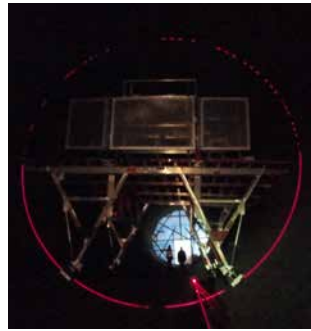

Brick Alignment Device Radialign

The Radialign is not just a tool, it is a quality control device. The laser alignment device ensures refractory is installed perpendicular to the axis of the kiln.

It is critical to install the brick perpendicular to the axis of the kiln. If the bricks are not placed in the proper alignment, the chance for premature brick failure will greatly increase. The use of the Radialign prevents errors from being made due to manual measurements from distorted or worn away weld seams. This, in turn, means longer refractory life due to less mechanical stress.

RADIALIGN

HOW IT WORKS

The Radialign produces a continuous laser beam parallel to kiln's axis which is intercepted by a rotating pent a-prism device. This refracts the laser perpendicular onto the circumference of the kiln shell. This line can be marked at points along the kiln, which are then used as an exact reference for installation of the refractory.

OLD VS NEW

The old method of using the radial welds inside the kiln has been replaced by the Radialign. Marking the kiln every 3M (10 ft) allows the masons to ensure proper radial alignment.

LONGER BRICK LIFE

The Radialign laser ensures the precise placement of each row of brick. Radially aligned brick is vital for longer brick life and less downtime. The Radialign can be assembled and ready to use in less than 30 minutes.